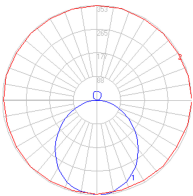

### Dimensions

### Packaging

1 Box

1 x 17-13/16" x 17-13/16" x 16-5/8" / 9.26 lbs - 45 cm x 45 cm x 42 cm / 4.2 kg

### Light distribution

Direct/Indirect

### Luminaire weight

4.63 lbs / 2.1 kg

Red = Max Cd. Through Vertical plane

Blue = Max Cd. Through Horizontal plane