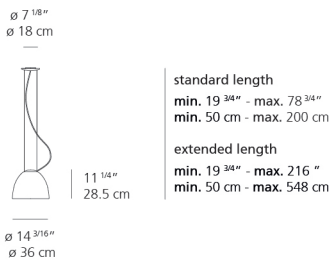

### Dimensions

### Packaging

1 Box

1 x 17-13/16" x 17-13/16" x 16-5/8" / 9.26 lbs - 45 cm x 45 cm x 42 cm / 4.2 kg

### Luminaire weight

4.63 lbs / 2.1 kg

Red = Max Cd. Through Vertical plane

Blue = Max Cd. Through Horizontal plane