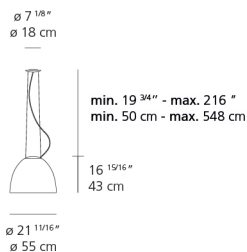

Colors & Finishes

 Gloss Black

Materials

- Body of lamp in aluminum
- Bottom diffuser in thermoplastic material
- Upper cap in borosilicate sanded glass

Features & Accessories

- Extended cable length

Dimensions

Packaging

1 Box

1 x 26" x 26" x -1/2" / 19.84 lbs - 66 cm x 66 cm x 62 cm / 9 kg

Light distribution

Direct/Indirect

Luminaire weight

8.6 lbs / 3.9 kg

Red = Max Cd. Through Vertical plane