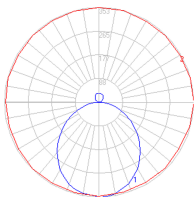

Packaging

1 Box

1 x 26" x 26" x -1/2" / 19.84 lbs - 66 cm x 66 cm x 62 cm / 9 kg

Light distribution

Direct/Indirect

Luminaire weight

8.6 lbs / 3.9 kg

Red = Max Cd. Through Vertical plane

Blue = Max Cd. Through Horizontal plane

Warranty

5 year Limited warranty,
Upon registration. Click here
to register your purchase.