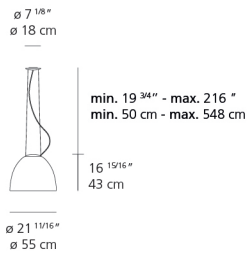

Nur gloss suspension 150W E26/A19 extended length gloss orange SPECIFICATIONS

A242168-EXT

Design By

Ernesto Gismondi

Collection

Design

Specifications

Lamp type	LED-T
Lamp	max 150W E26/A19
Lamp Included	No
Control type	Dimmable 2-Wire
Input Voltage	120V
Power consumption	N/A
Ballast	N/A

Colors & Finishes

 Gloss orange

Materials

- Body of lamp in aluminum
- Bottom diffuser in thermoplastic material
- Upper cap in borosilicate sanded glass

Features & Accessories

- Extended cable length

Dimensions

Packaging

1 Box

1 x 26" x 26" x -1/2" / 19.84 lbs - 66 cm x 66 cm x 62 cm / 9 kg

Light distribution

Direct/Indirect

Luminaire weight

8.6 lbs / 3.9 kg

Red = Max Cd. Through Vertical plane