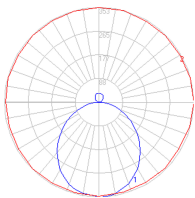

Packaging

1 Box

1 x 26" x 26" x -1/2" / 19.84 lbs - 66 cm x 66 cm x 62 cm / 9 kg

Light distribution

Direct/Indirect

Luminaire weight

8.6 lbs / 3.9 kg

Red = Max Cd. Through Vertical plane

Blue = Max Cd. Through Horizontal plane

Warranty

5 year Limited warranty,
Upon registration. Click here
to register your purchase.