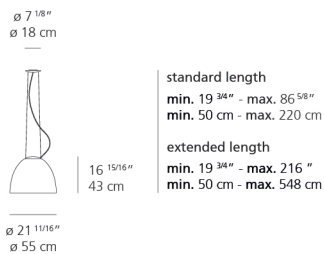

Nur gloss suspension 150W E26/A19 gloss orange

SPECIFICATIONS

A242168

Design By

Ernesto Gismondi

Collection

Design

Specifications

Lamp type	LED-T
Lamp	max 150W E26/A19
Lamp Included	No
Control type	Dimmable 2-Wire
Input Voltage	120V
Power consumption	N/A
Ballast	N/A

Colors & Finishes

 Gloss orange

Materials

- Body of lamp in aluminum
- Bottom diffuser in thermoplastic material
- Upper cap in borosilicate sanded glass

Features & Accessories

Dimensions

Packaging

1 Box

1 x 26" x 26" x -1/2" / 19.84 lbs - 66 cm x 66 cm x 62 cm / 9 kg

Light distribution

Direct/Indirect

Luminaire weight

8.6 lbs / 3.9 kg

Red = Max Cd. Through Vertical plane

Blue = Max Cd. Through Horizontal plane

Warranty

5 year Limited warranty,
Upon registration. Click here
to register your purchase.