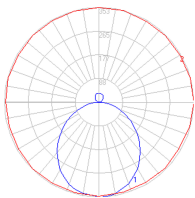

Features & Accessories

Dimensions

Packaging

1 Box

1 x 26" x 26" x -1/2" / 19.84 lbs - 66 cm x 66 cm x 62 cm / 9 kg

Light distribution

Direct/Indirect

Luminaire weight

8.6 lbs / 3.9 kg

Red = Max Cd. Through Vertical plane

Blue = Max Cd. Through Horizontal plane

Warranty

5 year Limited warranty,
Upon registration. Click here
to register your purchase.