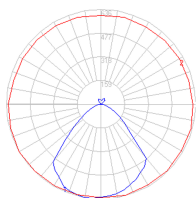

## Dimensions

## Packaging

1 Box

1 x 26" x 26" x -1/2" / 17.86 lbs - 66 cm x 66 cm x 62 cm / 8.1 kg

## Light distribution

Direct/Indirect

## Luminaire weight

5.73 lbs / 2.6 kg

Red = Max Cd. Through Vertical plane

Blue = Max Cd. Through Horizontal plane