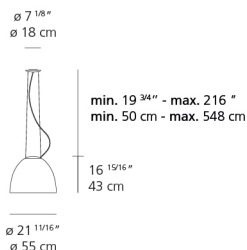

## Dimensions

## Luminaire weight

5.73 lbs / 2.6 kg

Red = Max Cd. Through Vertical plane

Blue = Max Cd. Through Horizontal plane