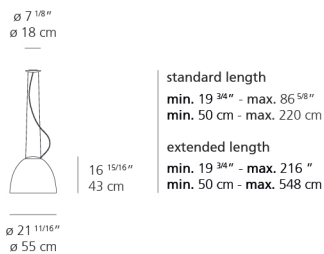

### Dimensions

### Luminaire weight

5.73 lbs / 2.6 kg

Red = Max Cd. Through Vertical plane

Blue = Max Cd. Through Horizontal plane