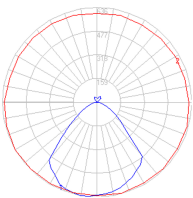

### Dimensions

### Packaging

1 Box

1 x 26" x 26" x -1/2" / 17.86 lbs - 66 cm x 66 cm x 62 cm / 8.1 kg

### Light distribution

Direct/Indirect

### Luminaire weight

5.73 lbs / 2.6 kg

Red = Max Cd. Through Vertical plane

Blue = Max Cd. Through Horizontal plane