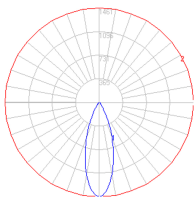

### Dimensions

### Packaging

1 Box

1 x 12-11/16" x 12-11/16" x 8-9/16" / 5.25 lbs - 32 cm x 32 cm x 21.5 cm / 2.38 kg

### Light distribution

Direct

### Luminaire weight

3.86 lbs / 1.75 kg

Red = Max Cd. Through Vertical plane

Blue = Max Cd. Through Horizontal plane