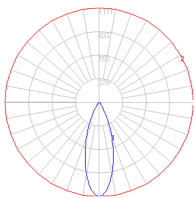

Dimensions

Packaging

1 Box

1 x 12-11/16" x 12-11/16" x 8-9/16" / 4.33 lbs - 32 cm x 32 cm x 21.5 cm / 1.965 kg

Light distribution

Direct

Red = Max Cd. Through Vertical plane

Blue = Max Cd. Through Horizontal plane