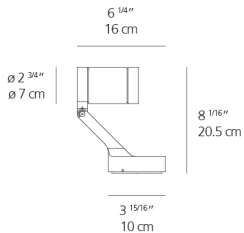

Dimensions

Packaging

1 Box

1 x 12-11/16" x 12-11/16" x 8-9/16" / 4.33 lbs - 32 cm x 32 cm x 21.5 cm / 1.965 kg

Light distribution

Direct

Red = Max Cd. Through Vertical plane

Blue = Max Cd. Through Horizontal plane