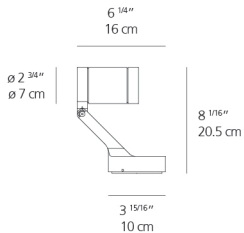

Dimensions

Packaging

1 Box

1 x 12-11/16" x 12-11/16" x 8-9/16" / 4.33 lbs - 32 cm x 32 cm x 21.5 cm / 1.965 kg

Light distribution

Direct

Luminaire weight

2.79 lbs / 1.27 kg