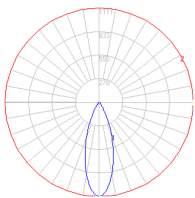

Dimensions

Packaging

1 Box

1 x 12-11/16" x 12-11/16" x 8-9/16" / 4.33 lbs - 32 cm x 32 cm x 21.5 cm / 1.965 kg

Light distribution

Direct

Luminaire weight

2.79 lbs / 1.27 kg

Red = Max Cd. Through Vertical plane

Blue = Max Cd. Through Horizontal plane

Warranty

5 year limited warranty, Upon registration. Click here to register your purchase.