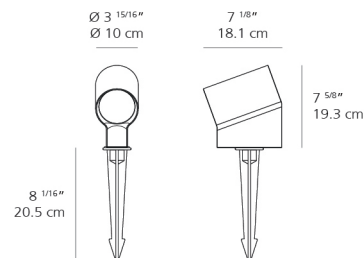

Dimensions

Packaging

2 Boxes

1 x 10-15/16" x 10-15/16" x 8-3/16" / 5.07 lbs - 27.5 cm x 27.5 cm x 20.5 cm / 2.3 kg

1 x 12-5/16" x 4-13/16" x 4-7/16" / .57 lbs - 31 cm x 12 cm x 11 cm / .26 kg

Light distribution