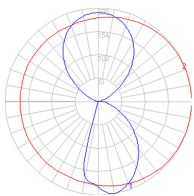

1 Box

1 x 10-7/16" x 8-1/16" x 5-1/16" / 2.2 lbs - 26.35 cm x 20.32 cm x 12.7 cm / 1 kg

Light distribution

Direct/Indirect

Red = Max Cd. Through Vertical plane

Blue = Max Cd. Through Horizontal plane

Luminaire weight