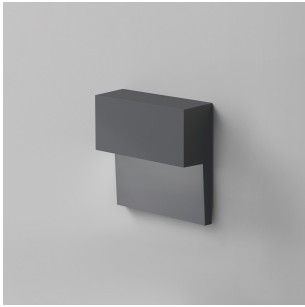

Piano wall direct LED 2-wire dimming anthracite

SPECIFICATIONS

RDPIDL93006AN

Design By

NA Design

Collection

Design

Specifications

Delivered lumens	319lm
Light output ratio	46lm/W
Power consumption	7W
Led type	5W Array*
CCT (Correlated Color Temperature)	3000K
CRI (Color Rendering Index)	>90
Life expectancy	50000Hrs
Control type	Dimmable 2-Wire**
Input Voltage	120-277V
Driver	HATCH - 1 x XTC16-0350P-UNV-I

**Reverse or forward phase (120v only)

Colors & Finishes

Anthracite grey

Materials

- Aluminum-cast body
- Frosted plastic diffuser

Features & Accessories

Dimensions

Packaging