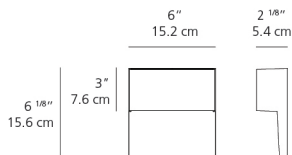

Packaging

1 Box

1 x 10-7/16" x 8-1/16" x 5-1/16" / 2.2 lbs - 26.35 cm x 20.32 cm x 12.7 cm / 1 kg