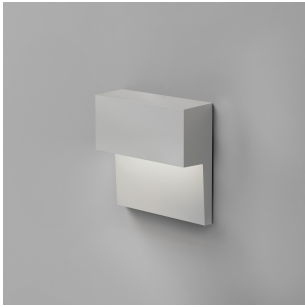

Piano wall direct LED 2-wire dimming silver

SPECIFICATIONS

RDPIDL930065I

Design By

NA Design

Collection

Design

Specifications

Delivered lumens	319lm
Light output ratio	46lm/W
Power consumption	7W
Led type	5W Array*
CCT (Correlated Color Temperature)	3000K
CRI (Color Rendering Index)	>90
Life expectancy	50000Hrs
Control type	Dimmable 2-Wire**
Input Voltage	120-277V
Driver	HATCH - 1 x XTC16-0350P-UNV-I

**Reverse or forward phase (120v only)

Colors & Finishes

Silver

Materials

- Aluminum-cast body
- Frosted plastic diffuser

Features & Accessories

Dimensions

Packaging