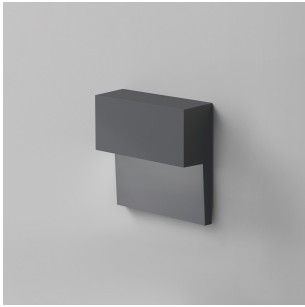

Piano wall direct LED 2-wire dimming anthracite

SPECIFICATIONS

RDPIDL93506AN

Design By

NA Design

Collection

Design

Specifications

Delivered lumens	336lm
Light output ratio	48lm/W
Power consumption	7W
Led type	5W Array*
CCT (Correlated Color Temperature)	3500K
CRI (Color Rendering Index)	>90
Life expectancy	50000Hrs
Control type	Dimmable 2-Wire**
Input Voltage	120-277V
Driver	HATCH - 1 x XTC16-0350P-UNV-I

**Reverse or forward phase (120v only)

Colors & Finishes

Anthracite grey

Materials

- Aluminum-cast body
- Frosted plastic diffuser

Features & Accessories

Dimensions

Packaging