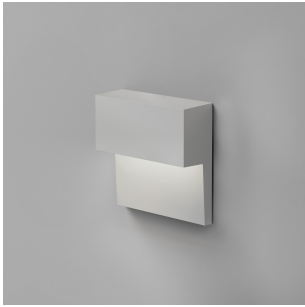

Piano wall direct LED 2-wire dimming silver

SPECIFICATIONS

RDPIDL93506SI

Design By

NA Design

Collection

Design

Specifications

Delivered lumens	336lm
Light output ratio	48lm/W
Power consumption	7W
Led type	5W Array*
CCT (Correlated Color Temperature)	3500K
CRI (Color Rendering Index)	>90
Life expectancy	50000Hrs
Control type	Dimmable 2-Wire**
Input Voltage	120-277V
Driver	HATCH - 1 x XTC16-0350P-UNV-I

**Reverse or forward phase (120v only)

Colors & Finishes

Silver

Materials

- Aluminum-cast body
- Frosted plastic diffuser

Features & Accessories

Dimensions