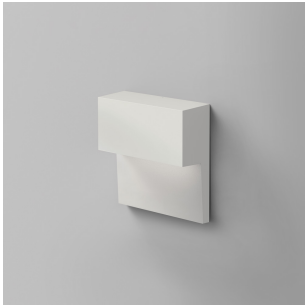

Piano wall direct LED 2-wire dimming white

SPECIFICATIONS

RDPIDL93506WH

Design By

NA Design

Collection

Design

Specifications

Delivered lumens	336lm
Light output ratio	48lm/W
Power consumption	7W
Led type	5W Array*
CCT (Correlated Color Temperature)	3500K
CRI (Color Rendering Index)	>90
Life expectancy	50000Hrs
Control type	Dimmable 2-Wire**
Input Voltage	120-277V
Driver	HATCH - 1 x XTC16-0350P-UNV-I

**Reverse or forward phase (120v only)

Colors & Finishes

White

Materials

- Aluminum-cast body
- Frosted plastic diffuser

Features & Accessories

Dimensions

Packaging