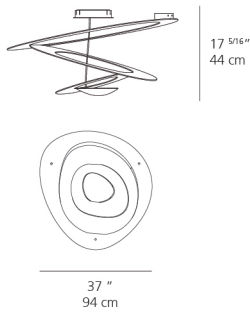

Dimensions

Packaging

1 Box

1 x 40-5/8" x 37-7/8" x 16-7/16" / 32.63 lbs - 103 cm x 96 cm x 41.5 cm / 14.8 kg

Light distribution

Indirect

Luminaire weight

21.61 lbs / 9.8 kg