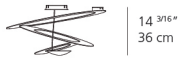

Dimensions

Packaging

1 Box

1 x 31-3/16" x 28-7/16" x 14-11/16" / 17.86 lbs - 79 cm x 72 cm x 37 cm / 8.1 kg

Light distribution

Indirect

Luminaire weight

11.24 lbs / 5.1 kg