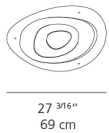

Dimensions

Packaging

1 Box

1 x 31-3/16" x 28-7/16" x 14-11/16" / 17.86 lbs - 79 cm x 72 cm x 37 cm / 8.1 kg

Light distribution

Indirect

Luminaire weight

11.24 lbs / 5.1 kg