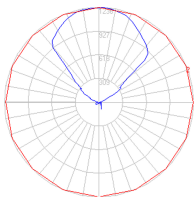

Dimensions

Packaging

1 Box

1 x 31-3/16" x 28-7/16" x 14-11/16" / 17.86 lbs - 79 cm x 72 cm x 37 cm / 8.1 kg

Light distribution

Indirect

Luminaire weight

11.24 lbs / 5.1 kg

Warranty

5 year limited warranty, Upon registration. Click here to register your purchase.

Red = Max Cd. Through Vertical plane

Blue = Max Cd. Through Horizontal plane