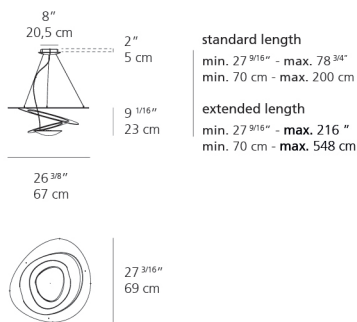

Pirce mini LED suspension 2700K 2-wire dimming extended length SPECIFICATIONS

1256W18AEXT

Design By

Giuseppe Maurizio Scutellà

Collection

Design

Specifications

Delivered lumens	2273lm
Light output ratio	81.18lm/W
Power consumption	28W
Led type	24W C.O.B.*
CCT (Correlated Color Temperature)	2700K
CRI (Color Rendering Index)	>90
Life expectancy	50000Hrs
Control type	Dimmable 2-Wire**
Input Voltage	120-277V
Driver	HATCH - 1 x XTC32-0700P-UNV-I

Dimensions

Packaging

1 Box

1 x 31-3/16" x 28-7/16" x 14-11/16" / 16.98 lbs - 79 cm x 72 cm x 37 cm / 7.7 kg

Light distribution

Indirect

Luminaire weight

10.58 lbs / 4.8 kg