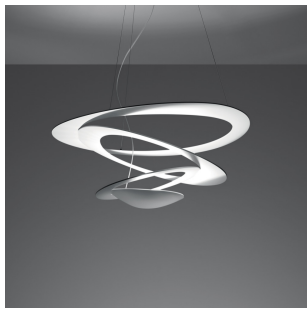

Pirce mini LED suspension 2700K 2-wire dimming extended length SPECIFICATIONS

1256W18AEXT

Design By

Giuseppe Maurizio Scutellà

Collection

Design

Specifications

Delivered lumens	2273lm
Light output ratio	81.18lm/W
Power consumption	28W
Led type	24W C.O.B.*
CCT (Correlated Color Temperature)	2700K
CRI (Color Rendering Index)	>90
Life expectancy	50000Hrs
Control type	Dimmable 2-Wire**
Input Voltage	120-277V
Driver	HATCH - 1 x XTC32-0700P-UNV-I

**Reverse or forward phase (120v only)

Colors & Finishes

White

Materials

- Body in painted aluminum

Features & Accessories

- Fluttering spirals, which fall gently downwards, create magical effects of form and light
- Extended cable length