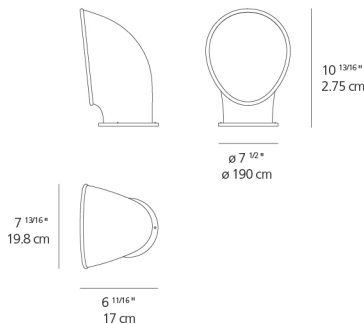

Packaging

1 Box

1 x 15-1/4" x 13" x 11-1/8" / 10.21 lbs - 38.5 cm x 33 cm x 28 cm / 4.63 kg

Light distribution

Diffused

Luminaire weight

8.97 lbs / 4.07 kg

Warranty