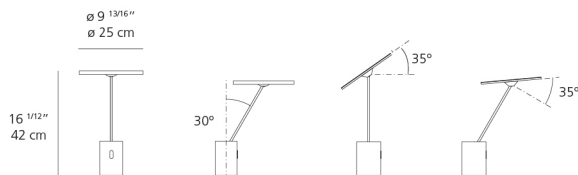

Colors & Finishes

- Clear (Diffuser)
- Aluminum (Stem)
- White (Base)

Materials

- Base and structure in aluminum
- Diffuser in methacrylate

Features & Accessories

- Arm rotates over 360 degrees on vertical axis
- Adjustable diffuser
- Diffuser can be inclined in all directions through spherical central articulation
- Interchangeable plug options accommodate most countries electrical outlets

Dimensions

Packaging

1 Box

1 x 13-5/16" x 13-5/16" x 20-3/16" / 13.01 lbs - 33.6 cm x 33.6 cm x 51 cm / 5.9 kg

Light distribution

Direct

Red = Max Cd. Through Vertical plane

Blue = Max Cd. Through Horizontal plane