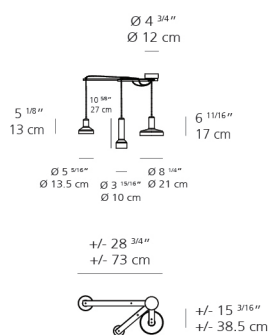

Lamp type	LED-T (Non Integrated) ONLY
Lamp	max 3X10W GU10
Lamp Included	No
Control type	Dimmable 2-Wire
Input Voltage	120V
Power consumption	N/A
Ballast	N/A

Colors & Finishes

Green Amber Clear

Materials

- The same glass forms of Stab vase turned upside down and using their light defusing capacity this collection turned in to a pendants arrangement
- The three arms structure of different length resulting with multi positional hanging arrangements
- Body lamp in aluminum
- Blown glass diffuser

Features & Accessories

Dimensions

Packaging

1 Box

1 x 33-3/16" x 22-9/16" x 9-1/8" / 18.74 lbs - 84 cm x 57 cm x 23 cm / 8.5 kg

Light distribution

Direct

Luminaire weight