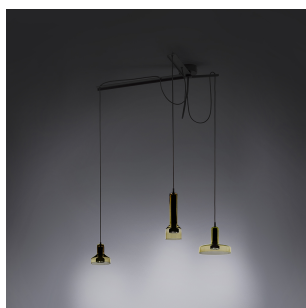

Stab Light Triple suspension

DDST01004148

SPECIFICATIONS

Design By

Arik Levy

Collection

Design

Specifications

Lamp type	LED-T (Non Integrated) ONLY
Lamp	max 3X10W GU10
Lamp Included	No
Control type	Dimmable 2-Wire
Input Voltage	120V
Power consumption	N/A
Ballast	N/A

Colors & Finishes

Green Amber Clear

Materials

- The same glass forms of Stab vase turned upside down and using their light defusing capacity this collection turned in to a pendants arrangement
- The three arms structure of different length resulting with multi positional hanging arrangements
- Body lamp in aluminum
- Blown glass diffuser

Features & Accessories

Dimensions

Packaging

1 Box

1 x 33-3/16" x 22-9/16" x 9-1/8" / 18.74 lbs - 84 cm x 57 cm x 23 cm / 8.5 kg

Light distribution

Direct

Luminaire weight