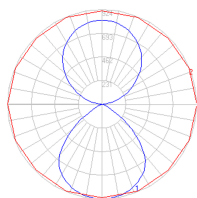

### Dimensions

### Light distribution

Direct/Indirect

Red = Max Cd. Through Vertical plane

Blue = Max Cd. Through Horizontal plane