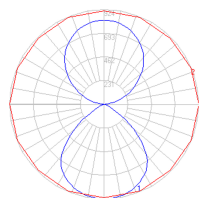

### Dimensions

### Light distribution

Direct/Indirect

Red = Max Cd. Through Vertical plane

Blue = Max Cd. Through Horizontal plane