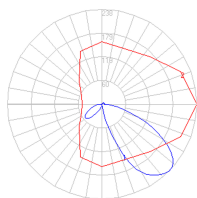

### Dimensions

### Light distribution

Direct

Red = Max Cd. Through Vertical plane

Blue = Max Cd. Through Horizontal plane