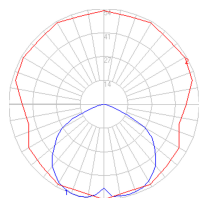

Features & Accessories

- Fully adjustable, balanced electrical conductor arms
- Adjustable head

Dimensions

Packaging

1 Box

1 x 22-9/16" x 9-15/16" x 4" / 5.73 lbs - 57 cm x 25 cm x 10 cm / 2.6 kg

Light distribution

Direct

Red = Max Cd. Through Vertical plane

Blue = Max Cd. Through Horizontal plane

Luminaire weight

3.97 lbs / 1.8 kg

Warranty

5 year Limited warranty,
Upon registration. Click [here](#)
to register your purchase.