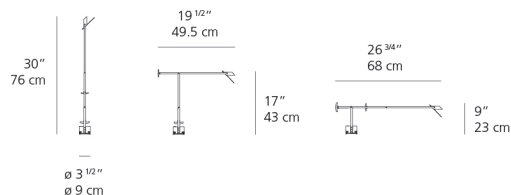

Lamp type	HAL
Lamp	max 20W G4
Lamp Included	Yes
Control type	On/Off (On Base)
Input Voltage	120V
Power consumption	N/A
Ballast	N/A

Colors & Finishes

Black

Materials

- Arms in painted aluminum
- Arm spacer bars in chromed steel with molded thermoplastic insulators
- Counter weights in die-cast zinc
- Head in die-cast aluminum with inner high efficiency reflector in anodized aluminum, with protective glass lens
- Base in polyphenylene ether (PPE) and polystyrene (PS)

Features & Accessories

- Fully adjustable, balanced electrical conductor arms
- Adjustable head

Dimensions

Packaging

1 Box

1 x 22-9/16" x 9-15/16" x 4" / 5.73 lbs - 57 cm x 25 cm x 10 cm / 2.6 kg

Light distribution

Direct

Red = Max Cd. Through Vertical plane

Blue = Max Cd. Through Horizontal plane

Luminaire weight

3.97 lbs / 1.8 kg

Warranty

5 year Limited warranty,
Upon registration. Click [here](#)
to register your purchase.