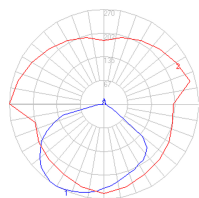

## Dimensions

## Packaging

2 Boxes

1 x 13-1/2" x 19" x 48-1/8" / 10.58 lbs - 34 cm x 48 cm x 122 cm / 4.8 kg

1 x 10-5/16" x 10-5/16" x 9-9/16" / 1.32 lbs - 26 cm x 26 cm x 24 cm / .6 kg

## Light distribution

Direct

Red = Max Cd. Through Vertical plane

Blue = Max Cd. Through Horizontal plane