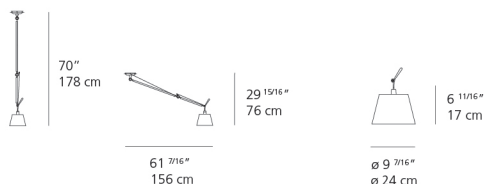

Tolomeo off-center shade suspension w/10" diffuser fiber

SPECIFICATIONS

TOL1040

Design By

Michele De Lucchi
Giancarlo Fassina

Collection

Design

Specifications

Lamp type	LED-T
Lamp	max 100W E26/A19
Lamp Included	No
Control type	Dimmable 2-Wire
Input Voltage	120V
Power consumption	N/A
Ballast	N/A

Colors & Finishes

-  Silver Fiber (Diffuser)
-  Polished Aluminum (Body)
-  Matte Aluminum (Canopy)

Dimensions

Packaging

2 Boxes

1 x 13-1/2" x 19" x 48-1/8" / 10.58 lbs - 34 cm x 48 cm x 122 cm / 4.8 kg

1 x 10-5/16" x 10-5/16" x 7-15/16" / 1.32 lbs - 26 cm x 26 cm x 20 cm / .6 kg

Light distribution

Direct

Red = Max Cd. Through Vertical plane
Blue = Max Cd. Through Horizontal plane

Luminaire weight

4.85 lbs / 2.2 kg

Warranty

5 year Limited warranty,
Upon registration. Click [here](#)
to register your purchase.