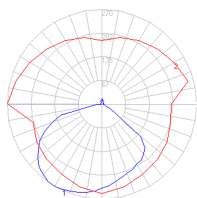

Dimensions

Packaging

2 Boxes

1 x 13-1/2" x 19" x 48-1/8" / 10.58 lbs - 34 cm x 48 cm x 122 cm / 4.8 kg

1 x 10-5/16" x 10-5/16" x 7-15/16" / 1.32 lbs - 26 cm x 26 cm x 20 cm / .6 kg

Light distribution

Direct

Red = Max Cd. Through Vertical plane
Blue = Max Cd. Through Horizontal plane

Luminaire weight

4.85 lbs / 2.2 kg

Warranty

5 year Limited warranty,
Upon registration. Click [here](#)
to register your purchase.