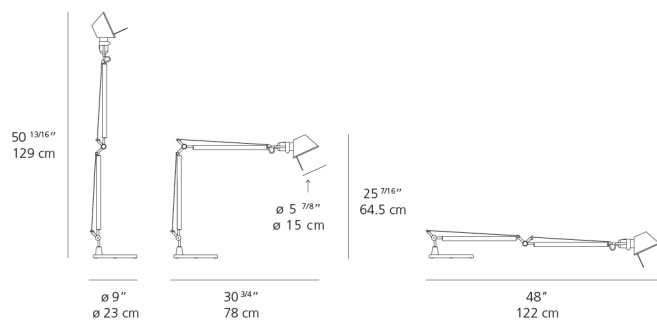

Lamp type	LED-T
Lamp	max 100W E26/A19
Lamp Included	No
Control type	On/Off (On Head)
Input Voltage	120V
Power consumption	N/A
Ballast	N/A

Colors & Finishes

Aluminum

Materials

- Arms and diffuser in aluminum
- Joints and tension control knobs in polished die-cast aluminum
- Tension cables in stainless steel
- Base in weighted steel with stamped aluminum cover

Features & Accessories

- Fully adjustable, articulated arm structure
- Tilttable and 360 degrees rotatable diffuser

Dimensions

Packaging

2 Boxes

1 x 10-1/8" x 8-3/16" x 34-1/8" / 4.19 lbs - 25.5 cm x 20.5 cm x 86.5 cm / 1.9 kg

1 x 12-5/16" x 12-5/16" x 4-1/4" / 8.82 lbs - 31 cm x 31 cm x 10.5 cm / 4 kg

Light distribution

Direct

Red = Max Cd. Through Vertical plane

Blue = Max Cd. Through Horizontal plane

Luminaire weight

9.97 lbs / 4.52 kg