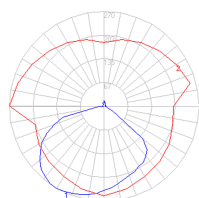

Features & Accessories

- Fully adjustable, articulated arm structure
- Tilttable and 360 degrees rotatable diffuser

Dimensions

Packaging

2 Boxes

1 x 10-1/8" x 8-3/16" x 34-1/8" / 4.19 lbs - 25.5 cm x 20.5 cm x 86.5 cm / 1.9 kg

1 x 12-5/16" x 12-5/16" x 4-1/4" / 8.82 lbs - 31 cm x 31 cm x 10.5 cm / 4 kg

Light distribution

Direct

Red = Max Cd. Through Vertical plane

Blue = Max Cd. Through Horizontal plane

Luminaire weight

9.97 lbs / 4.52 kg