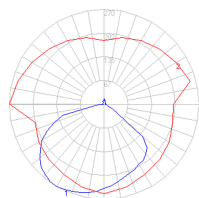

- Fully adjustable, articulated arm structure
- Tilttable and 360 degrees rotatable diffuser

Dimensions

Packaging

2 Boxes

1 x 33-15/16" x 10-3/4" x 7-15/16" / 3.09 lbs - 86 cm x 27 cm x 20 cm / 1.4 kg

1 x 12-5/16" x 12-5/16" x 4-1/4" / 8.82 lbs - 31 cm x 31 cm x 10.5 cm / 4 kg

Light distribution

Direct

Red = Max Cd. Through Vertical plane
Blue = Max Cd. Through Horizontal plane

Luminaire weight

10.36 lbs / 4.7 kg

Warranty

5 year Limited warranty,
Upon registration. Click here
to register your purchase.