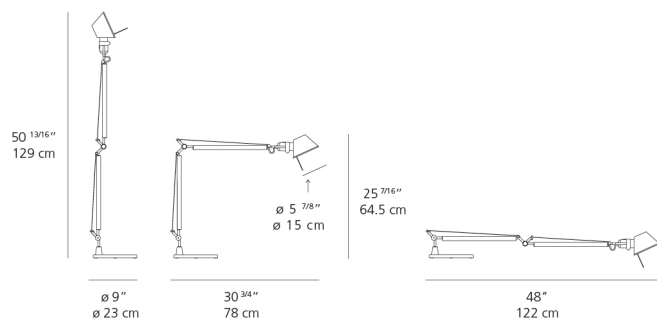

Lamp type	LED-T
Lamp	max 100W E26/A19
Lamp Included	No
Control type	On/Off (On Head)
Input Voltage	120V
Power consumption	N/A
Ballast	N/A

Colors & Finishes

- Black (Diffuser & Body)
- Aluminum (Base)

Materials

- Fully adjustable, articulated arm structure
- Tilttable and 360 degrees rotatable diffuser

Dimensions

Packaging

2 Boxes

1 x 33-15/16" x 10-3/4" x 7-15/16" / 3.09 lbs - 86 cm x 27 cm x 20 cm / 1.4 kg

1 x 12-5/16" x 12-5/16" x 4-1/4" / 8.82 lbs - 31 cm x 31 cm x 10.5 cm / 4 kg

Light distribution

Direct

Red = Max Cd. Through Vertical plane
Blue = Max Cd. Through Horizontal plane

Luminaire weight

10.36 lbs / 4.7 kg

Warranty

5 year Limited warranty,
Upon registration. Click here
to register your purchase.