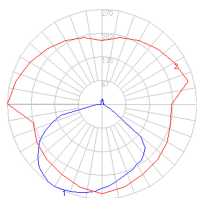

- Fully adjustable, articulated arm structure
- Tilttable and 360 degrees rotatable diffuser

Dimensions

Packaging

2 Boxes

1 x 33-15/16" x 10-3/4" x 7-15/16" / 3.09 lbs - 86 cm x 27 cm x 20 cm / 1.4 kg

1 x 12-5/16" x 12-5/16" x 4-1/4" / 8.82 lbs - 31 cm x 31 cm x 10.5 cm / 4 kg

Light distribution

Direct

Red = Max Cd. Through Vertical plane
Blue = Max Cd. Through Horizontal plane

Luminaire weight

10.36 lbs / 4.7 kg

Warranty

5 year Limited warranty,
Upon registration. Click here
to register your purchase.