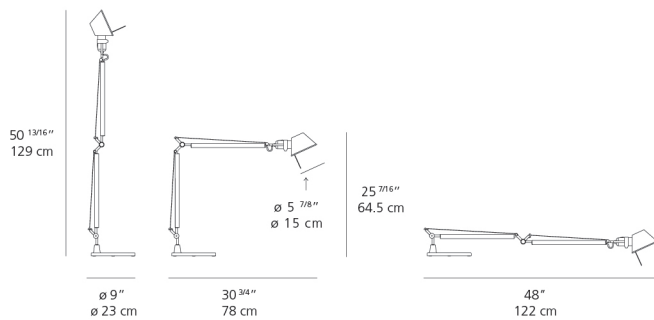

Lamp type	LED-T
Lamp	max 100W E26/A19
Lamp Included	No
Control type	On/Off (On Head)
Input Voltage	120V
Power consumption	N/A
Ballast	N/A

Colors & Finishes

- White (Diffuser & Body)
- Aluminum (Base)

Materials

- Fully adjustable, articulated arm structure
- Tilttable and 360 degrees rotatable diffuser

Dimensions

Packaging

2 Boxes

1 x 33-15/16" x 10-3/4" x 7-15/16" / 3.09 lbs - 86 cm x 27 cm x 20 cm / 1.4 kg

1 x 12-5/16" x 12-5/16" x 4-1/4" / 8.82 lbs - 31 cm x 31 cm x 10.5 cm / 4 kg

Light distribution

Direct

Red = Max Cd. Through Vertical plane
Blue = Max Cd. Through Horizontal plane

Luminaire weight

10.36 lbs / 4.7 kg

Warranty

5 year Limited warranty,
Upon registration. Click here
to register your purchase.