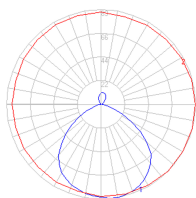

Features & Accessories

- Fully adjustable, articulated arm structure
- Tilttable and 360 degrees rotatable diffuser

Dimensions

Packaging

3 Boxes

1 x 10-1/8" x 8-3/16" x 34-1/8" / 4.01 lbs - 25.5 cm x 20.5 cm x 86.5 cm / 1.82 kg

1 x 41-13/16" x 1-11/16" x 1-11/16" / 1.54 lbs - 106 cm x 4 cm x 4 cm / .7 kg

1 x 15-13/16" x 16-1/4" x 4-7/16" / 16.76 lbs - 40 cm x 41 cm x 11 cm / 7.6 kg

Light distribution

Direct

Luminaire weight

17.06 lbs / 7.74 kg