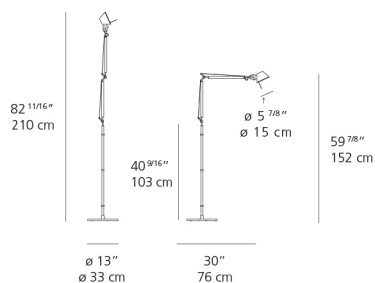

Features & Accessories

- Fully adjustable, articulated arm structure
- Tilttable and 360 degrees rotatable diffuser

Dimensions

Packaging

3 Boxes

1 x 10-1/8" x 8-3/16" x 34-1/8" / 4.01 lbs - 25.5 cm x 20.5 cm x 86.5 cm / 1.82 kg

1 x 41-13/16" x 1-11/16" x 1-11/16" / 1.54 lbs - 106 cm x 4 cm x 4 cm / .7 kg

1 x 15-13/16" x 16-1/4" x 4-7/16" / 16.76 lbs - 40 cm x 41 cm x 11 cm / 7.6 kg

Light distribution

Direct

Luminaire weight

17.06 lbs / 7.74 kg