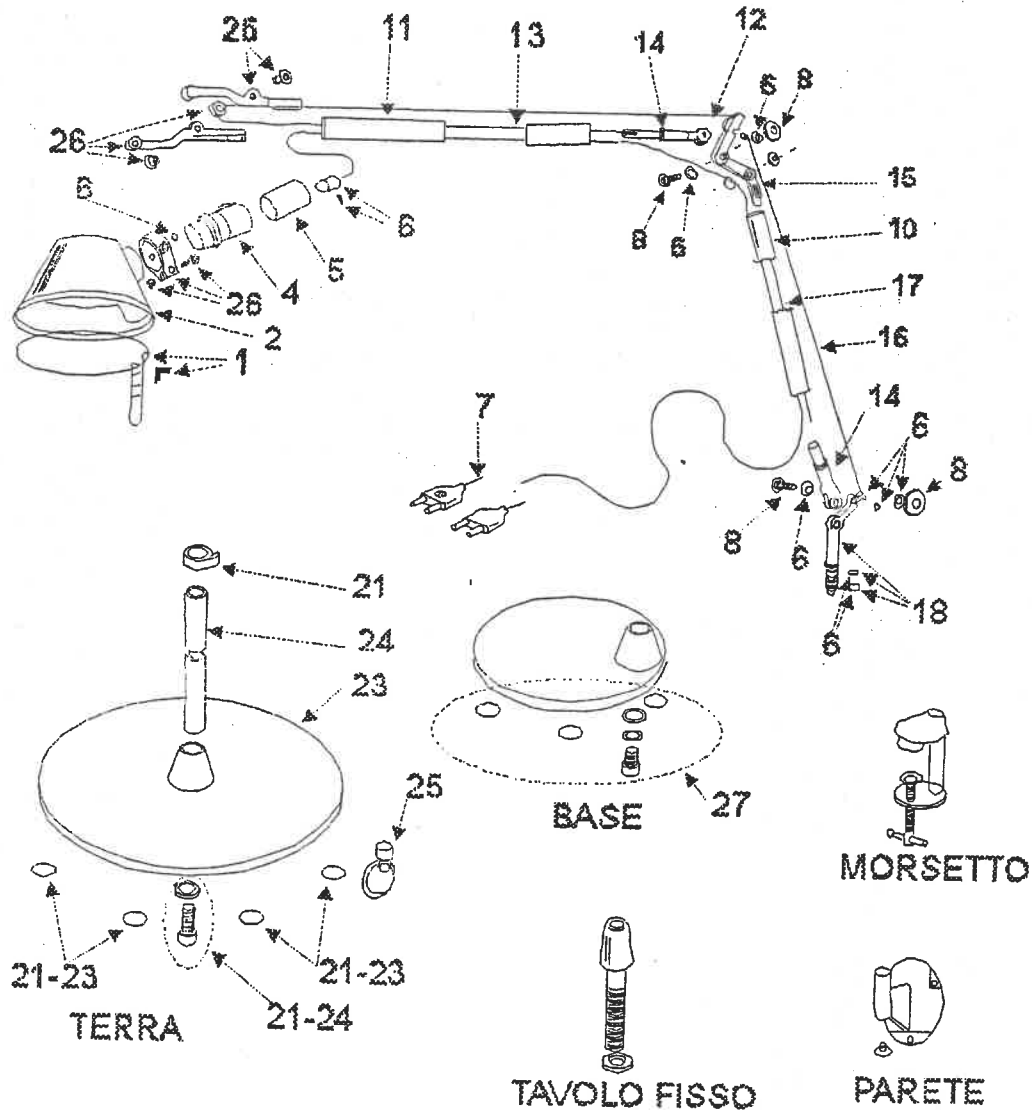

TOLOMEO MINI INCANDESCENT

Artemide

MICHELE DE LUCCHI - GIANCARLO FASSINA

SPARE PARTS LIST

- | | | | |
|------------------|---------------------------------|------------------|-------------------------------------|
| 1 (cod. 313005) | Ring with spacer | 12 (cod. 303937) | 1st and 2nd joint cable and clamp |
| 2 (cod. 302835) | Black reflector | 13 (cod. 303942) | 2nd joint spring |
| (cod. 313010) | Aluminium reflector | 14 (cod. 313075) | Joint |
| 4 (cod. 500011) | Lampholder E27 | 15 (cod. 313080) | 2nd joint lever |
| (cod. 313025) | Lampholder E26 | 17 (cod. 303944) | 1st joint spring |
| 5 (cod. 313030) | Aluminium lampholder cup | 18 (cod. 313095) | 1st joint lever with O-Ring |
| (cod. 302837) | Black lampholder cup | 21 (cod. 313142) | Floor support assorted hardware |
| 6 (cod. 313143) | Body lamp assorted hardware | 23 (cod. 313120) | Floor support complete base |
| 7 (cod. 313040) | Cable with EUROPE plug | 24 (cod. 313125) | Floor support rod, screw and washer |
| (cod. 313050) | Cable with USA plug | 25 (cod. 313140) | Floor support wheels |
| 8 (cod. 313045) | Knob, friction washer and pivot | 26 (cod. 303933) | Complete new fork with grey clamp |
| 11 (cod. 313939) | Arm in polished aluminium | (cod. 303934) | Complete new fork with black clamp |
| (cod. 313941) | Black arm | 27 (cod. 313141) | Base assorted hardware |