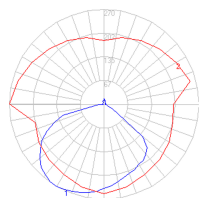

Features & Accessories

- Fully adjustable, articulated arm structure
- Tilttable and 360 degrees rotatable diffuser

Dimensions

Packaging

2 Boxes

1 x 10-1/8" x 8-3/16" x 34-1/8" / 4.01 lbs - 25.5 cm x 20.5 cm x 86.5 cm / 1.82 kg

1 x 11-7/8" x 11-7/8" x 3-13/16" / 7.39 lbs - 30 cm x 30 cm x 9.5 cm / 3.35 kg

Light distribution

Direct

Red = Max Cd. Through Vertical plane

Blue = Max Cd. Through Horizontal plane

Luminaire weight

8.35 lbs / 3.79 kg