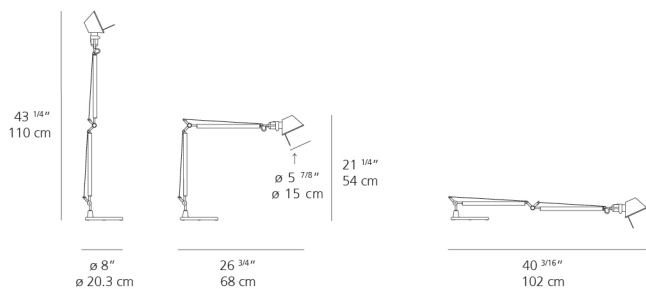

Lamp type	LED-T
Lamp	max 100W E26/A19
Lamp Included	No
Control type	On/Off (On Head)
Input Voltage	120V
Power consumption	N/A
Ballast	N/A

Colors & Finishes

Aluminum

Materials

- Arms and diffuser in aluminum
- Joints and tension control knobs in polished die-cast aluminum
- Tension cables in stainless steel
- Base in weighted steel with stamped aluminum cover

Features & Accessories

- Fully adjustable, articulated arm structure
- Tilttable and 360 degrees rotatable diffuser

Dimensions

Packaging

2 Boxes

1 x 10-1/8" x 8-3/16" x 34-1/8" / 4.01 lbs - 25.5 cm x 20.5 cm x 86.5 cm / 1.82 kg

1 x 11-7/8" x 11-7/8" x 3-13/16" / 7.39 lbs - 30 cm x 30 cm x 9.5 cm / 3.35 kg

Light distribution

Direct

Red = Max Cd. Through Vertical plane

Blue = Max Cd. Through Horizontal plane

Luminaire weight

8.35 lbs / 3.79 kg