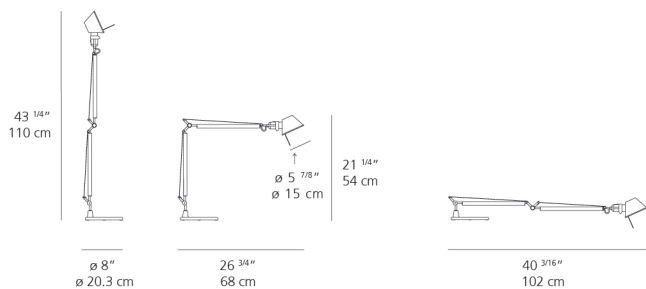

Lamp type	LED-T
Lamp	max 100W E26/A19
Lamp Included	No
Control type	On/Off (On Head)
Input Voltage	120V
Power consumption	N/A
Ballast	N/A

Colors & Finishes

- Black (Diffuser & Body)
- Aluminum (Base)

Materials

- Fully adjustable, articulated arm structure
- Tilttable and 360 degrees rotatable diffuser

Dimensions

Packaging

2 Boxes

1 x 33-15/16" x 10-3/4" x 7-15/16" / 3.31 lbs - 86 cm x 27 cm x 20 cm / 1.5 kg

1 x 11-7/8" x 11-7/8" x 3-13/16" / 7.39 lbs - 30 cm x 30 cm x 9.5 cm / 3.35 kg

Light distribution

Direct

Red = Max Cd. Through Vertical plane
Blue = Max Cd. Through Horizontal plane

Luminaire weight

8.48 lbs / 3.85 kg

Warranty

5 year Limited warranty,
Upon registration. Click here
to register your purchase.