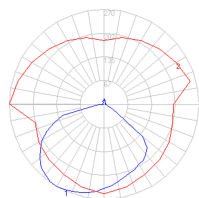

- Fully adjustable, articulated arm structure
- Tilttable and 360 degrees rotatable diffuser

Dimensions

Packaging

2 Boxes

1 x 33-15/16" x 10-3/4" x 7-15/16" / 3.31 lbs - 86 cm x 27 cm x 20 cm / 1.5 kg

1 x 11-7/8" x 11-7/8" x 3-13/16" / 7.39 lbs - 30 cm x 30 cm x 9.5 cm / 3.35 kg

Light distribution

Direct

Red = Max Cd. Through Vertical plane
Blue = Max Cd. Through Horizontal plane

Luminaire weight

8.48 lbs / 3.85 kg

Warranty

5 year Limited warranty,
Upon registration. Click here
to register your purchase.