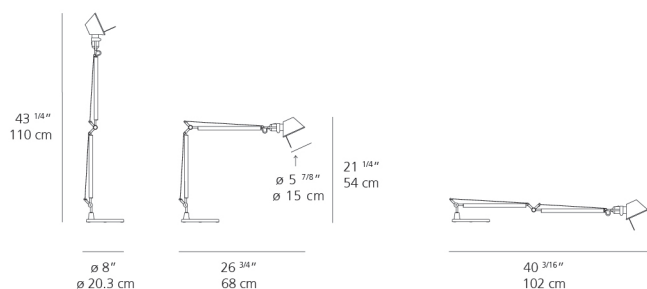

Lamp type	LED-T
Lamp	max 100W E26/A19
Lamp Included	No
Control type	On/Off (On Head)
Input Voltage	120V
Power consumption	N/A
Ballast	N/A

Colors & Finishes

- White (Diffuser & Body)
- Aluminum (Base)

Materials

- Fully adjustable, articulated arm structure
- Tilttable and 360 degrees rotatable diffuser

Dimensions

Packaging

2 Boxes

1 x 33-15/16" x 10-3/4" x 7-15/16" / 3.31 lbs - 86 cm x 27 cm x 20 cm / 1.5 kg

1 x 11-7/8" x 11-7/8" x 3-13/16" / 7.39 lbs - 30 cm x 30 cm x 9.5 cm / 3.35 kg

Light distribution

Direct

Luminaire weight

8.48 lbs / 3.85 kg

Red = Max Cd. Through Vertical plane
Blue = Max Cd. Through Horizontal plane

Warranty

5 year Limited warranty,
Upon registration. Click here
to register your purchase.