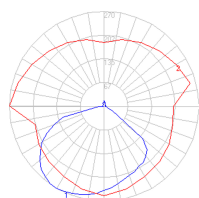

- Fully adjustable, articulated arm structure
- Tilttable and 360 degrees rotatable diffuser

Dimensions

Packaging

2 Boxes

1 x 33-15/16" x 10-3/4" x 7-15/16" / 3.31 lbs - 86 cm x 27 cm x 20 cm / 1.5 kg

1 x 11-7/8" x 11-7/8" x 3-13/16" / 7.39 lbs - 30 cm x 30 cm x 9.5 cm / 3.35 kg

Light distribution

Direct

Luminaire weight

8.48 lbs / 3.85 kg

Red = Max Cd. Through Vertical plane
Blue = Max Cd. Through Horizontal plane

Warranty

5 year Limited warranty,
Upon registration. Click here
to register your purchase.