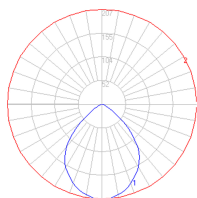

Dimensions

Packaging

3 Boxes

1 x 10-5/16" x 7-9/16" x 33-3/16" / 4 lbs - 26 cm x 19 cm x 84 cm / 1.815 kg

1 x 41-13/16" x 1-11/16" x 1-11/16" / 1.54 lbs - 106 cm x 4 cm x 4 cm / .7 kg

1 x 15-13/16" x 16-1/4" x 4-7/16" / 16.76 lbs - 40 cm x 41 cm x 11 cm / 7.6 kg

Light distribution

Direct

Luminaire weight

17.69 lbs / 8.03 kg

Warranty

5 year limited warranty,
Upon registration. Click here
to register your purchase.

Red = Max Cd. Through Vertical plane

Blue = Max Cd. Through Horizontal plane