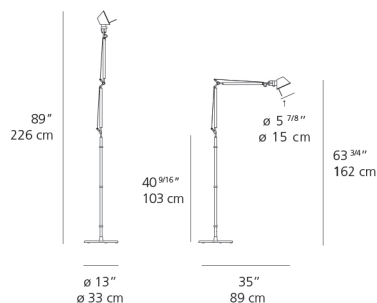

Features & Accessories

- Fully adjustable, articulated arm structure
- Tiltable and rotatable diffuser (90 degrees in both directions)
- Tunable White technology allows color temperature to range from 2,500K to 10,000K
- Interchangeable plug options accommodate most electrical outlets for global diversity

Dimensions

Packaging

3 Boxes

1 x 10-5/16" x 7-9/16" x 33-3/16" / 4 lbs - 26 cm x 19 cm x 84 cm / 1.815 kg

1 x 41-13/16" x 1-11/16" x 1-11/16" / 1.54 lbs - 106 cm x 4 cm x 4 cm / .7 kg

1 x 15-13/16" x 16-1/4" x 4-7/16" / 16.76 lbs - 40 cm x 41 cm x 11 cm / 7.6 kg

Light distribution

Direct

Luminaire weight

17.69 lbs / 8.03 kg

Warranty

5 year limited warranty,
Upon registration. Click here
to register your purchase.

Red = Max Cd. Through Vertical plane

Blue = Max Cd. Through Horizontal plane