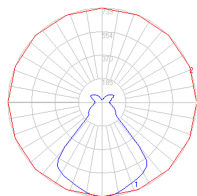

Light distribution

Diffused