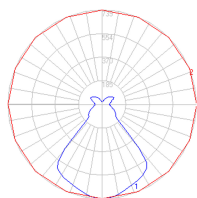

Dimensions

Packaging

4 Boxes

- 1 x 42-5/8" x 16-5/8" x 9-9/16" / 9.15 lbs - 108 cm x 42 cm x 24 cm / 4.15 kg
- 1 x 21-3/4" x 21-3/4" x 15-13/16" / 5.29 lbs - 55 cm x 55 cm x 40 cm / 2.4 kg
- 1 x 28" x 28" x 4-13/16" / 34.39 lbs - 71 cm x 71 cm x 12 cm / 15.6 kg
- 1 x 50-7/8" x 1-11/16" x 1-11/16" / 3.31 lbs - 129 cm x 4 cm x 4 cm / 1.5 kg

Light distribution

Diffused

Luminaire weight

45.64 lbs / 20.7 kg

Red = Max Cd. Through Vertical plane
Blue = Max Cd. Through Horizontal plane

Warranty

5 year limited warranty,
Upon registration. Click here
to register your purchase.