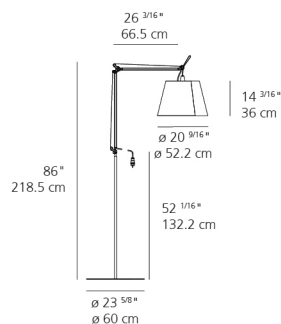

Dimensions

Packaging

4 Boxes

- 1 x 42-5/8" x 16-5/8" x 9-9/16" / 9.15 lbs - 108 cm x 42 cm x 24 cm / 4.15 kg
- 1 x 21-3/4" x 21-3/4" x 15-13/16" / 5.29 lbs - 55 cm x 55 cm x 40 cm / 2.4 kg
- 1 x 28" x 28" x 4-13/16" / 34.39 lbs - 71 cm x 71 cm x 12 cm / 15.6 kg
- 1 x 50-7/8" x 1-11/16" x 1-11/16" / 3.31 lbs - 129 cm x 4 cm x 4 cm / 1.5 kg

Light distribution

Diffused

Luminaire weight

45.64 lbs / 20.7 kg

Red = Max Cd. Through Vertical plane
Blue = Max Cd. Through Horizontal plane

Warranty

5 year limited warranty,
Upon registration. Click here
to register your purchase.