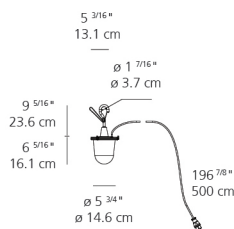

Colors & Finishes

- Clear (Diffuser)
- Aluminum (Body & Hook)

Materials

- Hook and body in aluminum
- Diffuser in Paola Lenti Thuia outdoor fabric

Features & Accessories

- Structural elements of Tolomeo floor reinforced for outdoor use
- Lighting source fitted inside a transparent IP65 plastic unit that recalls old lanterns
- Cord length is 16 feet 5 inches (5m)

Dimensions

Packaging

1 Box

1 x 25-11/16" x 12-11/16" x 12-11/16" / 5.51 lbs - 65 cm x 32 cm x 32 cm / 2.5 kg

Light distribution

Diffused

Red = Max Cd. Through Vertical plane

Blue = Max Cd. Through Horizontal plane