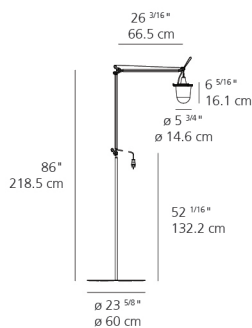

Colors & Finishes

- Clear (Diffuser)
- Aluminum (Body & base)

Materials

- Base and body in aluminum
- Diffuser coated with a durable and washable plastic material

Features & Accessories

- Lighting source fitted inside a transparent IP65 plastic unit that recalls old lanterns
- Structural elements strengthened and consolidated for outdoor use
- 5 meters cord length

Dimensions

Packaging

3 Boxes

- 1 x 42-5/8" x 16-5/8" x 9-9/16" / 11.02 lbs - 108 cm x 42 cm x 24 cm / 5 kg
- 1 x 28" x 28" x 4-13/16" / 34.39 lbs - 71 cm x 71 cm x 12 cm / 15.6 kg
- 1 x 50-7/8" x 1-11/16" x 1-11/16" / 3.31 lbs - 129 cm x 4 cm x 4 cm / 1.5 kg

Light distribution

Diffused

Red = Max Cd. Through Vertical plane
Blue = Max Cd. Through Horizontal plane

Luminaire weight

42.77 lbs / 19.4 kg

Warranty

5 year limited warranty,
Upon registration. Click here
to register your purchase.