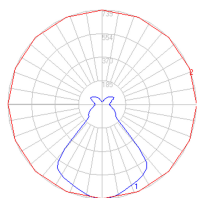

Dimensions

Packaging

3 Boxes

- 1 x 42-5/8" x 16-5/8" x 9-9/16" / 11.02 lbs - 108 cm x 42 cm x 24 cm / 5 kg
- 1 x 28" x 28" x 4-13/16" / 34.39 lbs - 71 cm x 71 cm x 12 cm / 15.6 kg
- 1 x 50-7/8" x 1-11/16" x 1-11/16" / 3.31 lbs - 129 cm x 4 cm x 4 cm / 1.5 kg

Light distribution

Diffused

Red = Max Cd. Through Vertical plane
Blue = Max Cd. Through Horizontal plane

Luminaire weight

42.77 lbs / 19.4 kg

Warranty

5 year limited warranty,
Upon registration. Click here
to register your purchase.