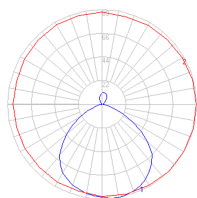

Features & Accessories

- Fully adjustable, articulated arm structure
- Tilttable and 360 degrees rotatable diffuser

Dimensions

Packaging

3 Boxes

1 x 8-3/4" x 8-3/4" x 19-13/16" / 2.51 lbs - 22 cm x 22 cm x 50 cm / 1.14 kg

1 x 1-1/4" x 1-1/4" x 45-3/4" / 1.98 lbs - 3 cm x 3 cm x 116 cm / .9 kg

1 x 11-1/8" x 11-1/8" x 4" / 9.7 lbs - 28 cm x 28 cm x 10 cm / 4.4 kg

Light distribution

Direct

Luminaire weight

11.62 lbs / 5.27 kg

Red = Max Cd. Through Vertical plane