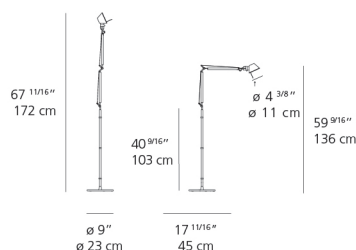

Features & Accessories

- Fully adjustable, articulated arm structure
- Tilttable and 360 degrees rotatable diffuser

Dimensions

Packaging

3 Boxes

1 x 8-3/4" x 8-3/4" x 19-13/16" / 2.51 lbs - 22 cm x 22 cm x 50 cm / 1.14 kg

1 x 1-1/4" x 1-1/4" x 45-3/4" / 1.98 lbs - 3 cm x 3 cm x 116 cm / .9 kg

1 x 11-1/8" x 11-1/8" x 4" / 9.7 lbs - 28 cm x 28 cm x 10 cm / 4.4 kg

Light distribution

Direct

Luminaire weight

11.62 lbs / 5.27 kg

Red = Max Cd. Through Vertical plane