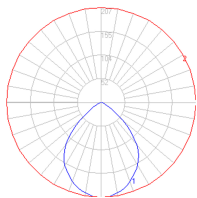

Dimensions

Packaging

2 Boxes

1 x 10-5/16" x 7-9/16" x 33-3/16" / 4 lbs - 26 cm x 19 cm x 84 cm / 1.815 kg

1 x 5-3/16" x 4-13/16" x 3-5/8" / .44 lbs - 13 cm x 12 cm x 9 cm / .2 kg

Light distribution

Direct

Red = Max Cd. Through Vertical plane

Blue = Max Cd. Through Horizontal plane

Luminaire weight

2.48 lbs / 1.13 kg

Warranty

5 year limited warranty,
Upon registration. Click here
to register your purchase.