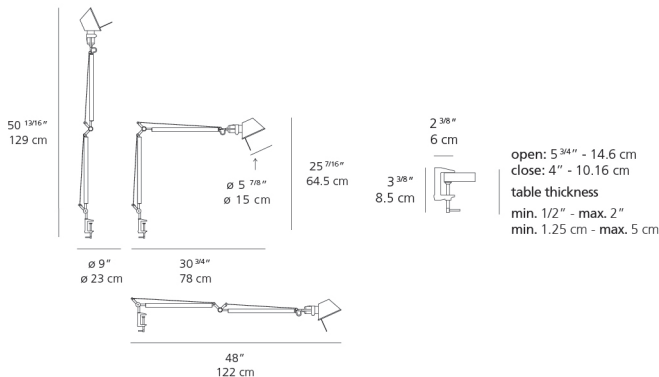

Dimensions

Packaging

2 Boxes

1 x 10-5/16" x 7-9/16" x 33-3/16" / 4 lbs - 26 cm x 19 cm x 84 cm / 1.815 kg

1 x 5-3/16" x 4-13/16" x 3-5/8" / .44 lbs - 13 cm x 12 cm x 9 cm / .2 kg

Light distribution

Direct

Red = Max Cd. Through Vertical plane

Blue = Max Cd. Through Horizontal plane

Luminaire weight

2.48 lbs / 1.13 kg

Warranty

5 year limited warranty,
Upon registration. Click here
to register your purchase.