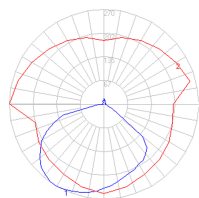

### Dimensions

### Packaging

2 Boxes

1 x 10-1/8" x 8-3/16" x 34-1/8" / 4.19 lbs - 25.5 cm x 20.5 cm x 86.5 cm / 1.9 kg

1 x 5-3/16" x 5-3/16" x 3-5/8" / .44 lbs - 13 cm x 13 cm x 9 cm / .2 kg

### Light distribution

Direct

Red = Max Cd. Through Vertical plane

Blue = Max Cd. Through Horizontal plane