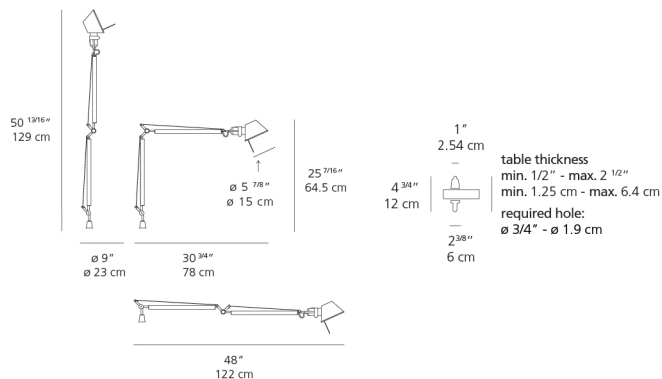

Lamp type	LED-T
Lamp	max 100W E26/A19
Lamp Included	No
Control type	On/Off (On Head)
Input Voltage	120V
Power consumption	N/A
Ballast	N/A

Colors & Finishes

- Black (Diffuser & Body)
- Aluminum (In-set Pivot)

Materials

- Arms and diffuser in aluminum
- Joints and tension control knobs in polished die-cast aluminum
- Tension cables in stainless steel
- Inset pivot in die-cast aluminum

Features & Accessories

- Fully adjustable, articulated arm structure
- Tilttable and 360 degrees rotatable diffuser

Dimensions

Packaging

2 Boxes

1 x 33-15/16" x 10-3/4" x 7-15/16" / 3.09 lbs - 86 cm x 27 cm x 20 cm / 1.4 kg

1 x 5-3/16" x 5-3/16" x 3-5/8" / .44 lbs - 13 cm x 13 cm x 9 cm / .2 kg

Light distribution

Direct

Red = Max Cd. Through Vertical plane

Blue = Max Cd. Through Horizontal plane

Luminaire weight

2.42 lbs / 1.1 kg

Warranty

5 year Limited warranty,
Upon registration. Click [here](#)
to register your purchase.