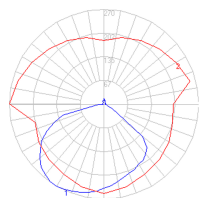

Dimensions

Packaging

2 Boxes

1 x 33-15/16" x 10-3/4" x 7-15/16" / 3.09 lbs - 86 cm x 27 cm x 20 cm / 1.4 kg

1 x 5-3/16" x 5-3/16" x 3-5/8" / .44 lbs - 13 cm x 13 cm x 9 cm / .2 kg

Light distribution

Direct

Red = Max Cd. Through Vertical plane

Blue = Max Cd. Through Horizontal plane

Luminaire weight

2.42 lbs / 1.1 kg

Warranty

5 year Limited warranty,
Upon registration. Click [here](#)
to register your purchase.