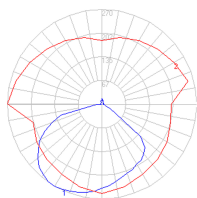

### Dimensions

### Packaging

2 Boxes

1 x 33-15/16" x 10-3/4" x 7-15/16" / 3.09 lbs - 86 cm x 27 cm x 20 cm / 1.4 kg

1 x 5-3/16" x 5-3/16" x 3-5/8" / .44 lbs - 13 cm x 13 cm x 9 cm / .2 kg

### Light distribution

Direct

Red = Max Cd. Through Vertical plane  
Blue = Max Cd. Through Horizontal plane