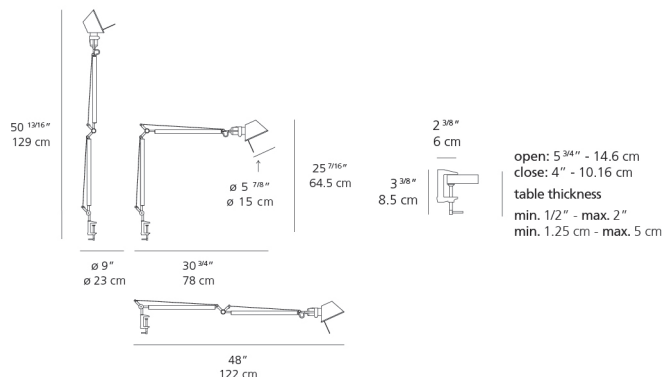

Lamp type	LED-T
Lamp	max 100W E26/A19
Lamp Included	No
Control type	On/Off (On Head)
Input Voltage	120V
Power consumption	N/A
Ballast	N/A

Colors & Finishes

Aluminum

Materials

- Arms and diffuser in aluminum
- Joints and tension control knobs in polished die-cast aluminum
- Tension cables in stainless steel
- Clamp in die-cast aluminum

Features & Accessories

- Fully adjustable, articulated arm structure
- Tilttable and 360 degrees rotatable diffuser

Dimensions

Packaging

2 Boxes

1 x 10-1/8" x 8-3/16" x 34-1/8" / 4.19 lbs - 25.5 cm x 20.5 cm x 86.5 cm / 1.9 kg

1 x 5-3/16" x 4-13/16" x 3-5/8" / .44 lbs - 13 cm x 12 cm x 9 cm / .2 kg

Light distribution

Direct

Red = Max Cd. Through Vertical plane

Blue = Max Cd. Through Horizontal plane

Luminaire weight

2.03 lbs / .92 kg