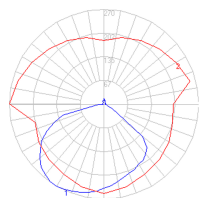

Features & Accessories

- Fully adjustable, articulated arm structure
- Tilttable and 360 degrees rotatable diffuser

Dimensions

Packaging

2 Boxes

1 x 10-1/8" x 8-3/16" x 34-1/8" / 4.19 lbs - 25.5 cm x 20.5 cm x 86.5 cm / 1.9 kg

1 x 5-3/16" x 4-13/16" x 3-5/8" / .44 lbs - 13 cm x 12 cm x 9 cm / .2 kg

Light distribution

Direct

Red = Max Cd. Through Vertical plane

Blue = Max Cd. Through Horizontal plane

Luminaire weight

2.03 lbs / .92 kg