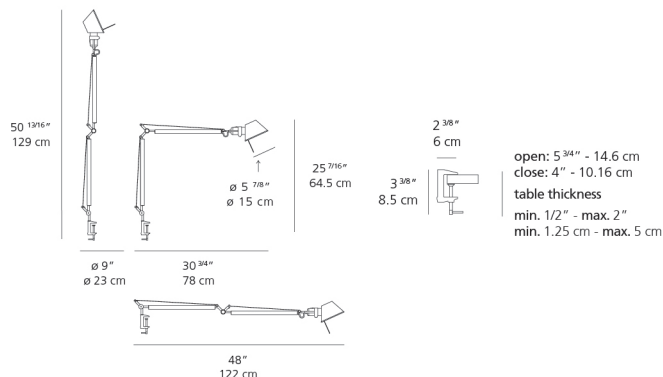

Lamp type	LED-T
Lamp	max 100W E26/A19
Lamp Included	No
Control type	On/Off (On Head)
Input Voltage	120V
Power consumption	N/A
Ballast	N/A

Colors & Finishes

- Black (Diffuser & Body)
- Aluminum (Clamp)

Materials

Dimensions

Packaging

2 Boxes

1 x 33-15/16" x 10-3/4" x 7-15/16" / 3.09 lbs - 86 cm x 27 cm x 20 cm / 1.4 kg

1 x 5-3/16" x 4-13/16" x 3-5/8" / .44 lbs - 13 cm x 12 cm x 9 cm / .2 kg

Light distribution

Direct

Red = Max Cd. Through Vertical plane
Blue = Max Cd. Through Horizontal plane

Luminaire weight

2.42 lbs / 1.1 kg

Warranty

5 year Limited warranty,
Upon registration. Click here
to register your purchase.