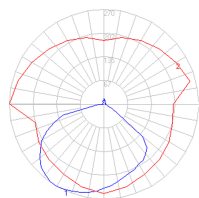

Dimensions

Packaging

2 Boxes

1 x 33-15/16" x 10-3/4" x 7-15/16" / 3.09 lbs - 86 cm x 27 cm x 20 cm / 1.4 kg

1 x 5-3/16" x 4-13/16" x 3-5/8" / .44 lbs - 13 cm x 12 cm x 9 cm / .2 kg

Light distribution

Direct

Red = Max Cd. Through Vertical plane
Blue = Max Cd. Through Horizontal plane

Luminaire weight

2.42 lbs / 1.1 kg

Warranty

5 year Limited warranty,
Upon registration. Click here
to register your purchase.