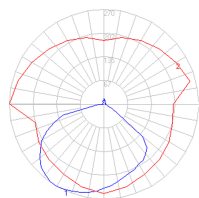

Dimensions

Packaging

2 Boxes

1 x 33-15/16" x 10-3/4" x 7-15/16" / 3.09 lbs - 86 cm x 27 cm x 20 cm / 1.4 kg

1 x 5-3/16" x 4-13/16" x 3-5/8" / .44 lbs - 13 cm x 12 cm x 9 cm / .2 kg

Light distribution

Direct

Red = Max Cd. Through Vertical plane

Blue = Max Cd. Through Horizontal plane

Luminaire weight

2.42 lbs / 1.1 kg

Warranty

5 year Limited warranty,
Upon registration. Click here
to register your purchase.