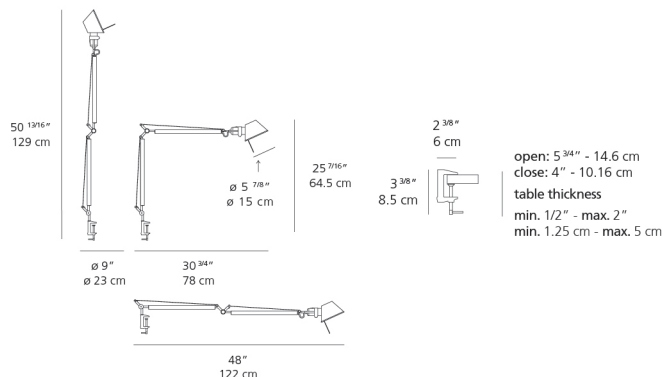

Lamp type	LED-T
Lamp	max 100W E26/A19
Lamp Included	No
Control type	On/Off (On Head)
Input Voltage	120V
Power consumption	N/A
Ballast	N/A

Colors & Finishes

- White (Diffuser & Body)
- Aluminum (Clamp)

Materials

Dimensions

Packaging

2 Boxes

1 x 33-15/16" x 10-3/4" x 7-15/16" / 3.09 lbs - 86 cm x 27 cm x 20 cm / 1.4 kg

1 x 5-3/16" x 4-13/16" x 3-5/8" / .44 lbs - 13 cm x 12 cm x 9 cm / .2 kg

Light distribution

Direct

Red = Max Cd. Through Vertical plane

Blue = Max Cd. Through Horizontal plane

Luminaire weight

2.42 lbs / 1.1 kg

Warranty

5 year Limited warranty,
Upon registration. Click here
to register your purchase.