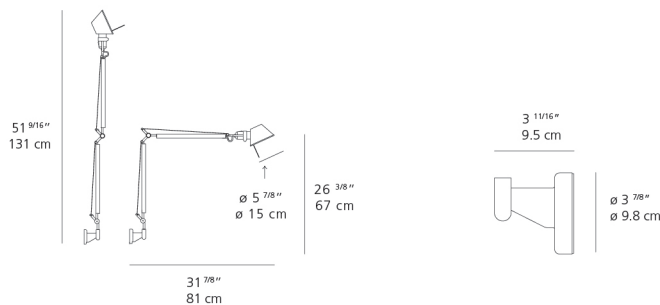

Lamp type	LED-T
Lamp	max 100W E26/A19
Lamp Included	No
Control type	On/Off (On Head)
Input Voltage	120V
Power consumption	N/A
Ballast	N/A

Colors & Finishes

Aluminum

Materials

- Arms and diffuser in aluminum
- Joints and tension control knobs in polished die-cast aluminum
- Tension cables in stainless steel
- S-Bracket in polished die-cast aluminum

Features & Accessories

- Fully adjustable, articulated arm structure
- Tilttable and 360 degrees rotatable diffuser
- Provided with 10ft cord and plug

Dimensions

Packaging

2 Boxes

1 x 10-1/8" x 8-3/16" x 34-1/8" / 4.19 lbs - 25.5 cm x 20.5 cm x 86.5 cm / 1.9 kg

1 x 4-7/16" x 4-7/16" x 4-7/16" / .55 lbs - 11 cm x 11 cm x 11 cm / .25 kg

Light distribution

Direct

Red = Max Cd. Through Vertical plane

Blue = Max Cd. Through Horizontal plane

Luminaire weight

2.14 lbs / .97 kg