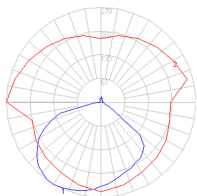

Features & Accessories

- Fully adjustable, articulated arm structure
- Tilttable and 360 degrees rotatable diffuser
- Provided with 10ft cord and plug

Dimensions

Packaging

2 Boxes

1 x 10-1/8" x 8-3/16" x 34-1/8" / 4.19 lbs - 25.5 cm x 20.5 cm x 86.5 cm / 1.9 kg

1 x 4-7/16" x 4-7/16" x 4-7/16" / .55 lbs - 11 cm x 11 cm x 11 cm / .25 kg

Light distribution

Direct

Red = Max Cd. Through Vertical plane

Blue = Max Cd. Through Horizontal plane

Luminaire weight

2.14 lbs / .97 kg